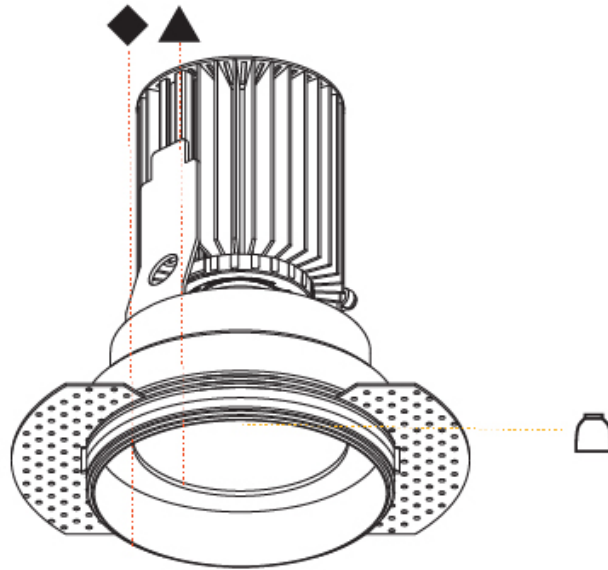

OIKO STANDARD TRIMLESS

A35431-

PROJECT

TYPE

SPECIFIER

QUANTITY

DATE

A